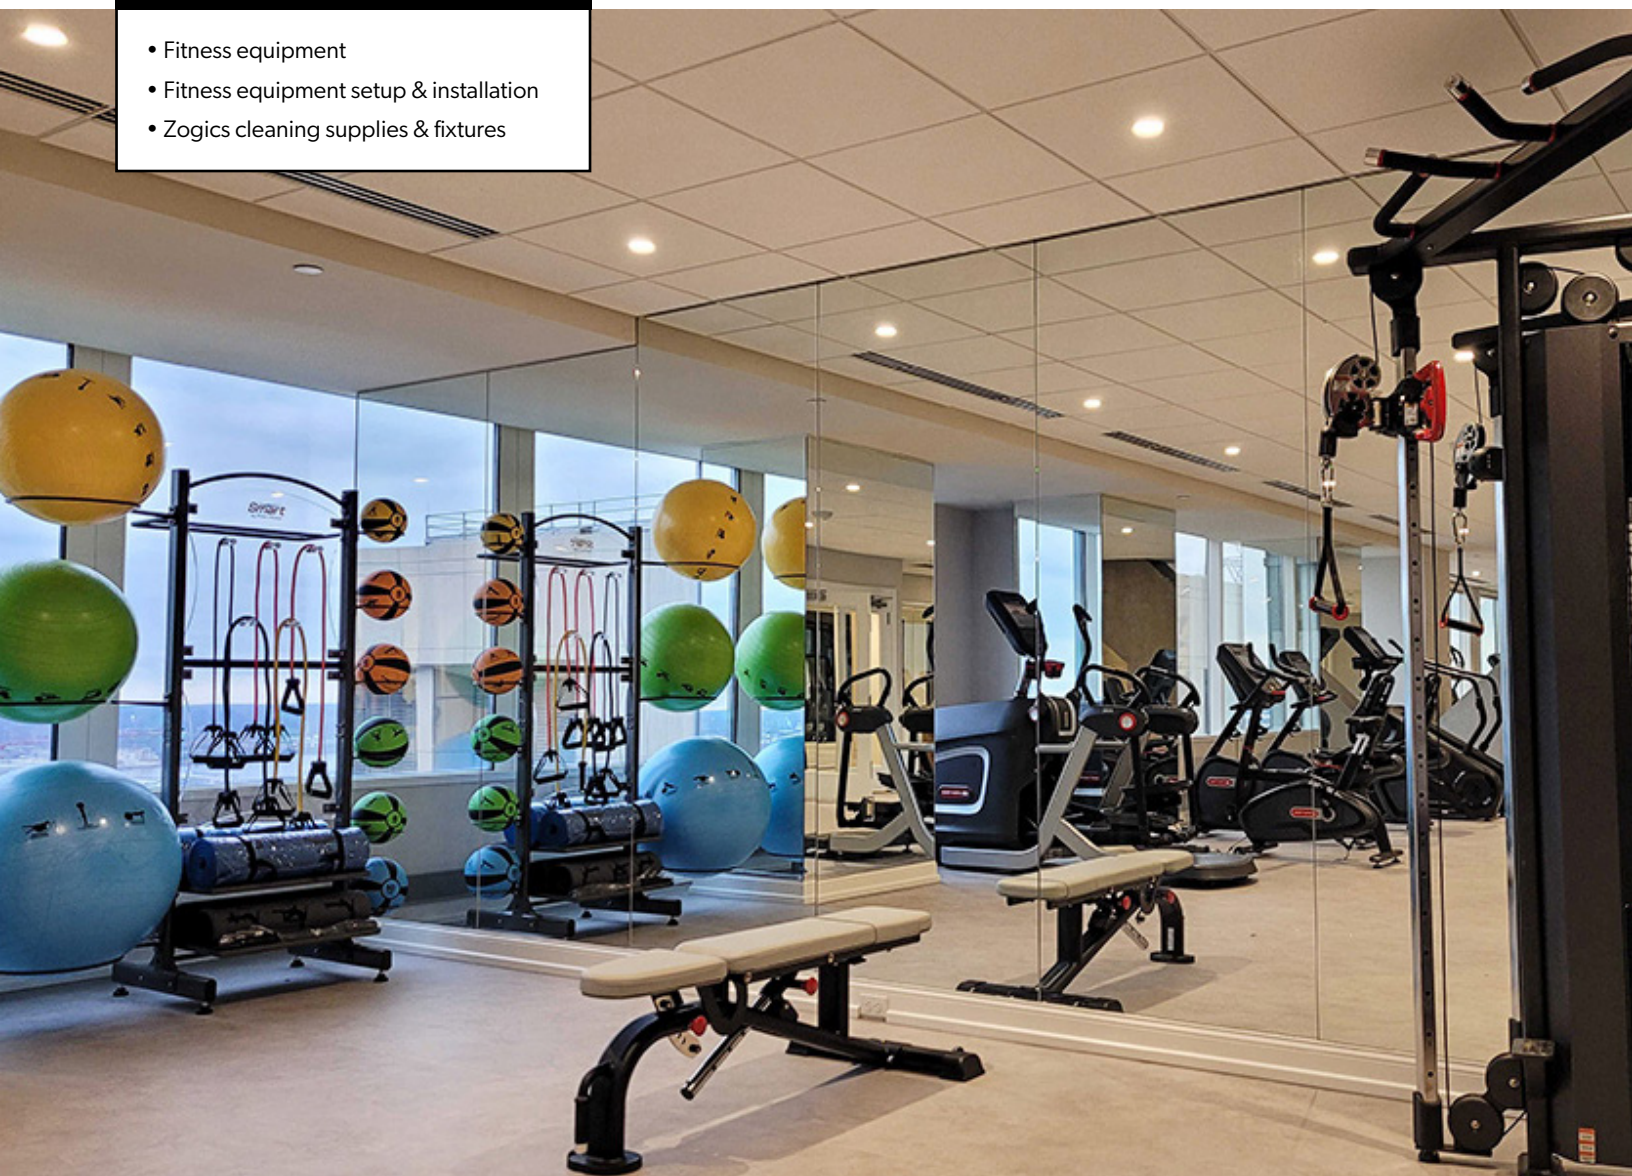

2LP

CLIENT SHOWCASE

2 LIBERTY PLACE

Philadelphia, PA

SERVICES PROVIDED BY ARDENT FITNESS:

- Fitness equipment
- Fitness equipment setup & installation
- Zogics cleaning supplies & fixtures

As the fourth-tallest skyscraper in Philadelphia, Pennsylvania, and the 34th tallest building in the United States, 2 Liberty Place (2LP) is an iconic fixture on the Philadelphia skyline. Located in the heart of the city's Central Business District, 2 Liberty Place is a 1.2 million-square-foot iconic Trophy office tower with a 12,000-square-foot fitness center amenity. Recognizing the pivotal role of health and fitness for tenants of 2LP, they chose Ardent Fitness for an unparalleled transformation of their fitness facilities.

The renovation has culminated in a fitness amenity that harmonizes with the existing amenities of 2 Liberty Place, providing tenants with a premium fitness experience. The entire space encompasses the forefront of fitness technology, including smart cardio machines, advanced strength training apparatus, and much more.

Connected Fitness For Everyone

With a range of connected cardio equipment from stepmills to recumbent bikes, and more, tenants have plenty of choices for their workouts.

Smart Use of Space

Using the space efficiently allowed for the inclusion of self-guided exercise equipment along with cardio and strength training equipment for a functional fitness experience.

A Workout with a View

Members can workout on a selection of connected cardio equipment from Star Trac while also enjoying a gorgeous view of the city of Philadelphia.

Every Square Foot is Maximized

Ardent Fitness designed the layout to allow for the smart placement of a Nautilus Impact Chin Dip Assist and Nautilus Inspiration Dual Adjustable Pulley.