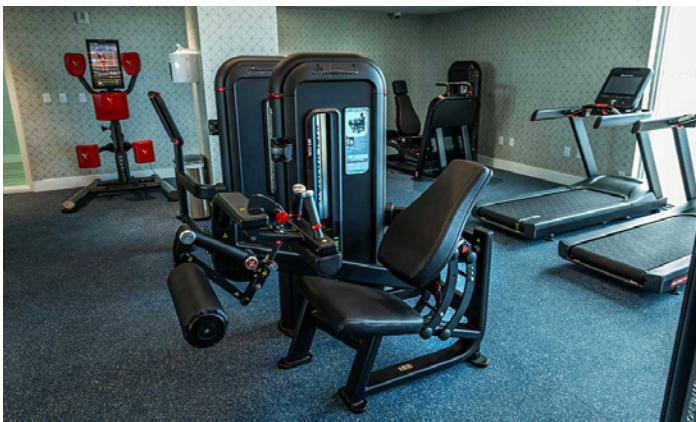

ARDENT FITNESS