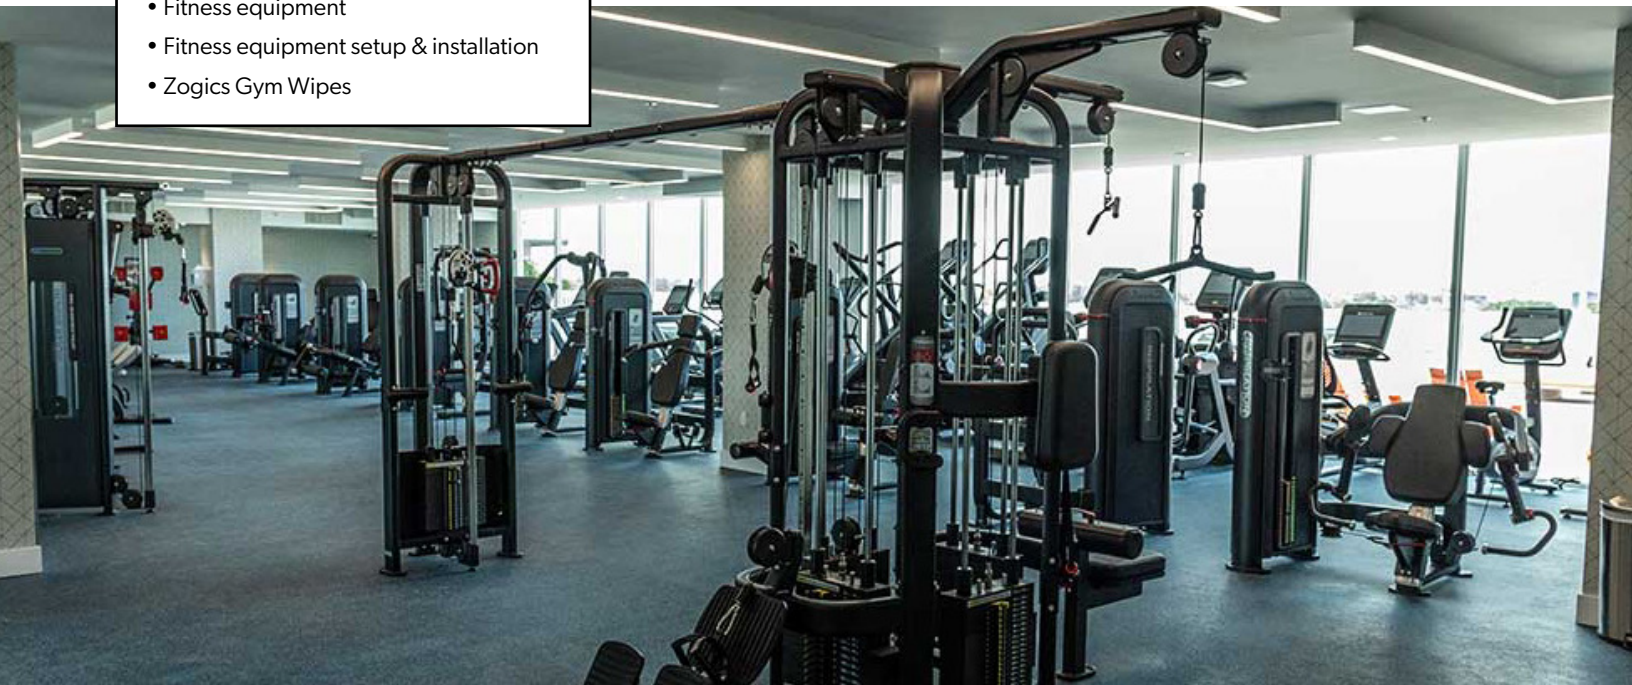

Selected by Sea View Luxury Rentals to completely overhaul their 3,000 sq ft, 24/7 fitness center, Ardent Fitness embarked on a mission to bring a visionary fitness center to life. Every aspect of the fitness center, from its overall look and feel to the cutting-edge fitness equipment, was carefully chosen to match Sea View's aesthetic.

The end result is a fitness amenity that seamlessly blends with the opulence of Sea View's surroundings, offering residents a one-of-a-kind experience. Residents can now experience the future of fitness with state-of-the-art equipment like connected cardio machines, strength training equipment, and so much more.

## Huge variety. Small footprint.

The Nautilus 5 Station provides a total workout experience and commercial feel while maximizing space. Features like swiveling pulleys on the Lat Pull Down, Low Row, and Triceps Press and fully adjustable pulleys on the Cable Cross Over make this multi-station an economical, space-saving solution.