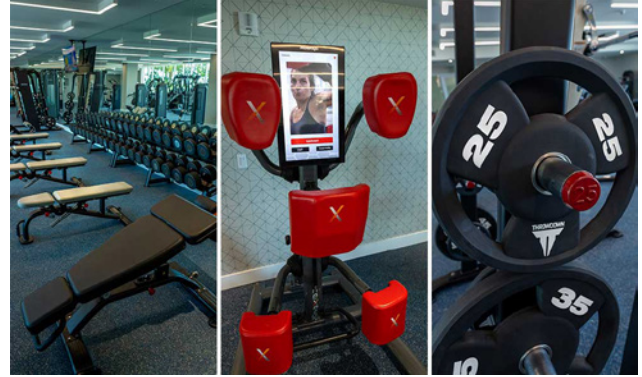

The end result is a fitness amenity that seamlessly blends with the opulence of Sea View's surroundings, offering residents a one-of-a-kind experience. Residents can now experience the future of fitness with state-of-the-art equipment like connected cardio machines, strength training equipment, and so much more.

## Stairmaster 10 Guantlet Stepmills

One of the most popular pieces of commercial fitness equipment, the 10G Stepmill, provides gym members with challenging workout options that are proven to burn more calories than running, swimming, and walking.

## Strength training with Nautilus, Throwdown, and Hampton Fitness

A full club pack of Hampton Fitness dumbbells and saddle racks, Throwdown olympic plates, Nautilus adjustable benches, and a Nautilus Smith Machine offer high quality equipment to improve strength.

## Huge variety. Small footprint.

The Nautilus 5 Station provides a total workout experience and commercial feel while maximizing space. Features like swiveling pulleys on the Lat Pull Down, Low Row, and Triceps Press and fully adjustable pulleys on the Cable Cross Over make this multi-station an economical, space-saving solution.