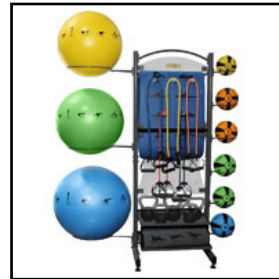

**NAUTILUS**  
Five Station

**NAUTILUS**  
Inspiration Dual Pulley

**NAUTILUS**  
Instinct Multi-Adjustable Bench

## EQUIPMENT PROVIDED

**NAUTILUS**  
Adjustable Decline Bench

**NAUTILUS**  
Back Extension

**NAUTILUS**  
Smith Machine

**THROWDOWN**  
Olympic Plates

**NEXERSYS**  
N3 Commercial

**PRISM FITNESS**  
Deluxe Smart Self Guided  
Commercial Package

**PRISM FITNESS**  
Smart Mat Rack + Mats

**HAMPTON FITNESS**  
Gel Grip Dumbbells +  
Saddle Racks

**HAMPTON FITNESS**  
Urethane Coated  
Kettlebells + Rack