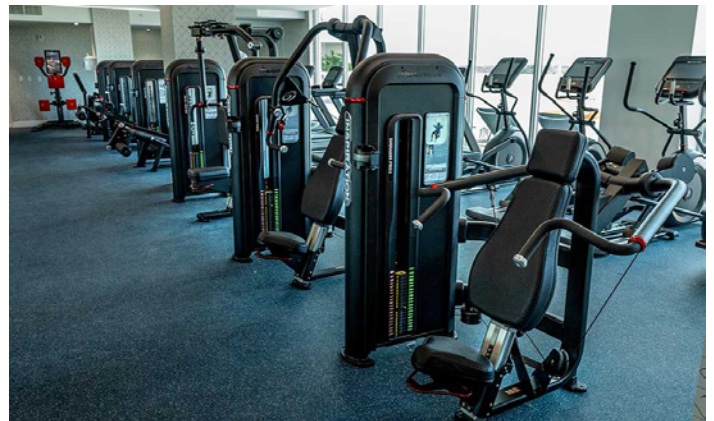

ARDENT FITNESS