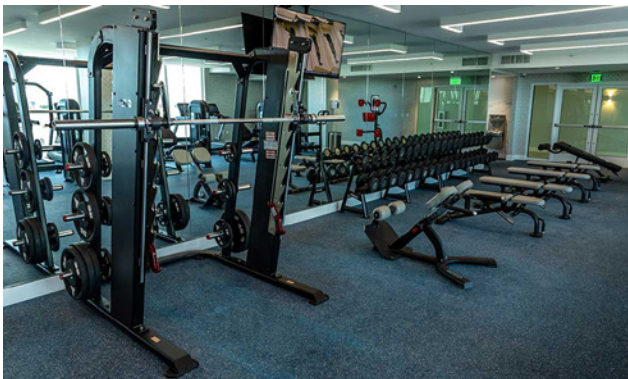

Selected by Sea View Luxury Rentals to completely overhaul their 3,000 sq ft, 24/7 fitness center, Ardent Fitness embarked on a mission to bring a visionary fitness center to life. Every aspect of the fitness center, from its overall look and feel to the cutting-edge fitness equipment, was carefully chosen to match Sea View's aesthetic.

The end result is a fitness amenity that seamlessly blends with the opulence of Sea View's surroundings, offering residents a one-of-a-kind experience. Residents can now experience the future of fitness with state-of-the-art equipment like connected cardio machines, strength training equipment, and so much more.

## Stairmaster 10 Guantlet Stepmills

One of the most popular pieces of commercial fitness equipment, the 10G Stepmill, provides gym members with challenging workout options that are proven to burn more calories than running, swimming, and walking.

## Huge variety. Small footprint.

The Nautilus 5 Station provides a total workout experience and commercial feel while maximizing space. Features like swiveling pulleys on the Lat Pull Down, Low Row, and Triceps Press and fully adjustable pulleys on the Cable Cross Over make this multi-station an economical, space-saving solution.