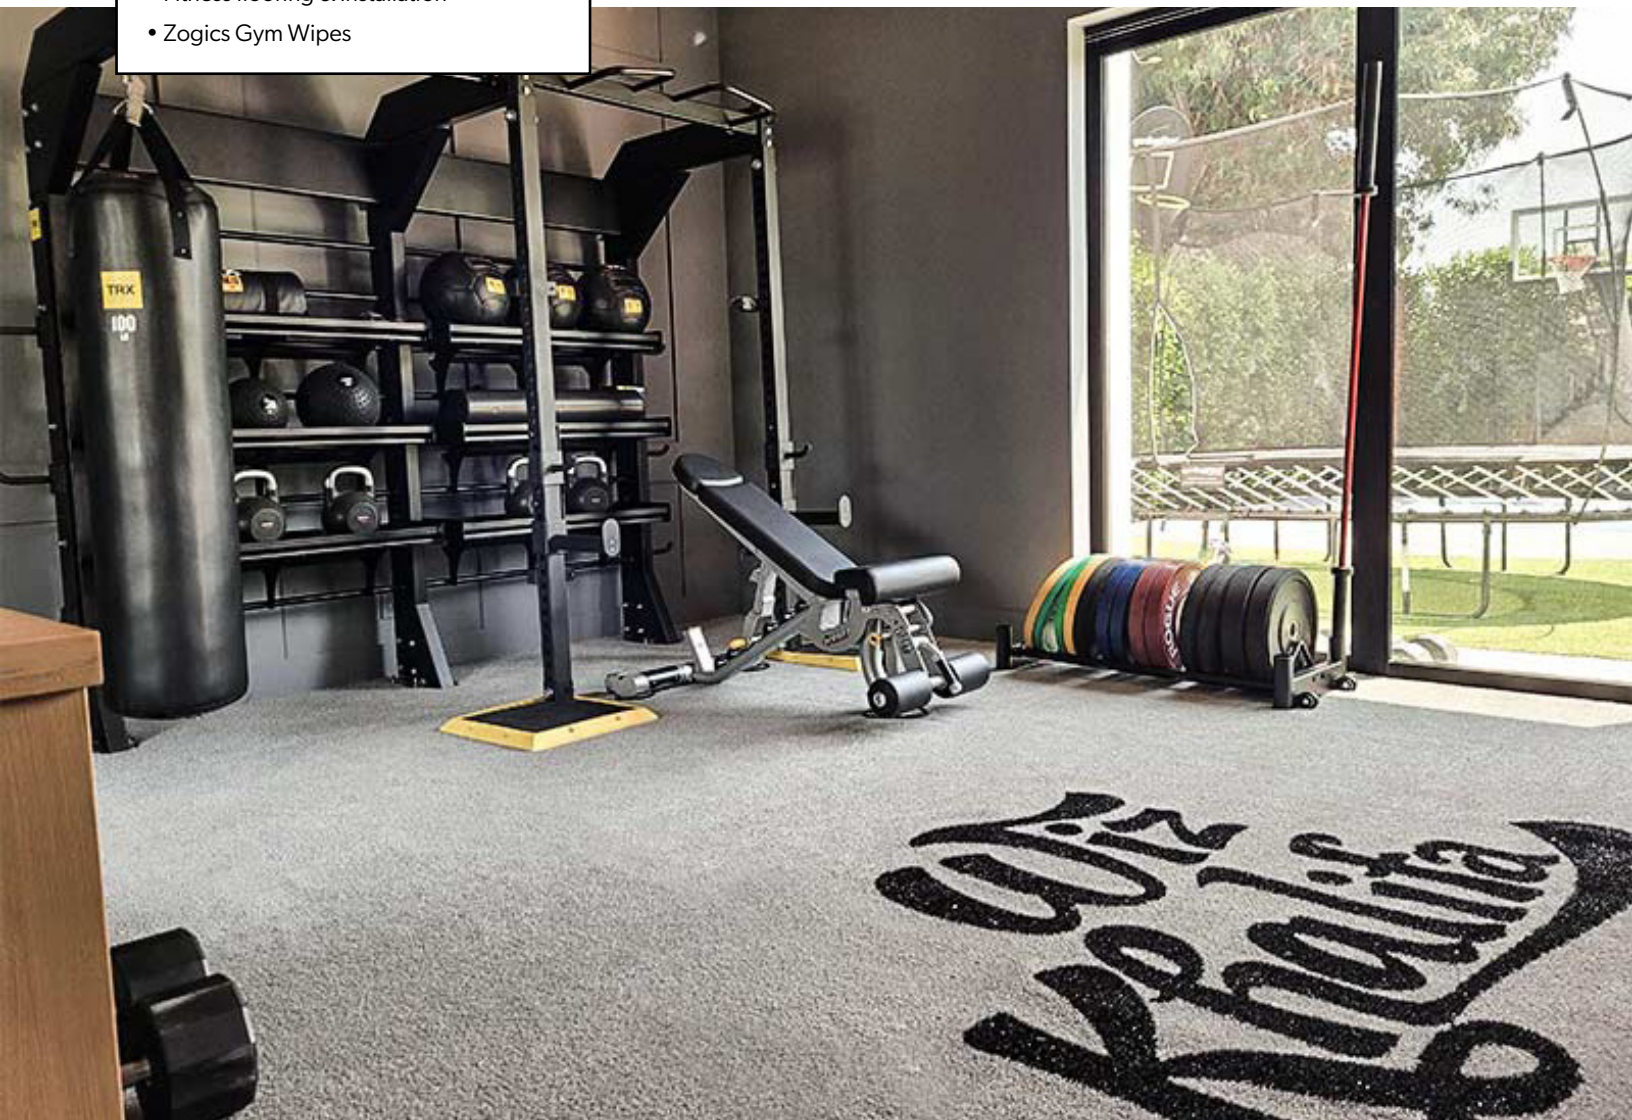

Strength & functional training at its best

Throwdown Plyo Boxes, free weights, turf flooring, and wall mirrors provide the perfect combination of equipment to make the most out of every workout.

TRX Strength Bays

TRX Strength Bays are great for more than just a workout—they provide ample storage space for fitness accessories, like kettlebells and medicine balls, anchoring points for suspension training, and much more.