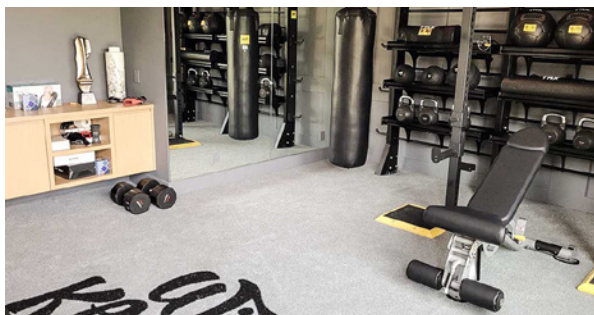

Optimizing the gym layout

Ardent Fitness worked with Wiz's team on the layout and decor to make the most out of the home gym space. From equipment selection and delivery to full installation, our team transforms rooms into fully functional training centers in residential and commercial settings.