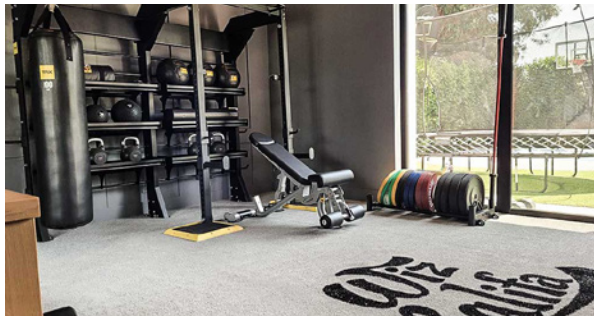

At Ardent Fitness, we understand that every client has their unique needs and fitness goals. Our team took the opportunity to not only cater to Wiz's specific workout preferences but also to bring his unique style to life within the confines of his home gym. In the end, we created a space that featured a sleek design, high-quality functional training & strength equipment, and a layout that prioritizes usability and functionality. The result is a home gym that doesn't just cater to Wiz's fitness goals but is also a reflection of his personal style and brand.

Strength & functional training at its best

Throwdown Plyo Boxes, free weights, turf flooring, and wall mirrors provide the perfect combination of equipment to make the most out of every workout.

TRX Strength Bays

TRX Strength Bays are great for more than just a workout—they provide ample storage space for fitness accessories, like kettlebells and medicine balls, anchoring points for suspension training, and much more.

Hoist Fitness + TRX

Along with a variety of TRX fitness accessories, the Flat/Incline/Decline Bench from Hoist Fitness blends beauty with brawn and delivers versatility for multiple exercises and workouts.